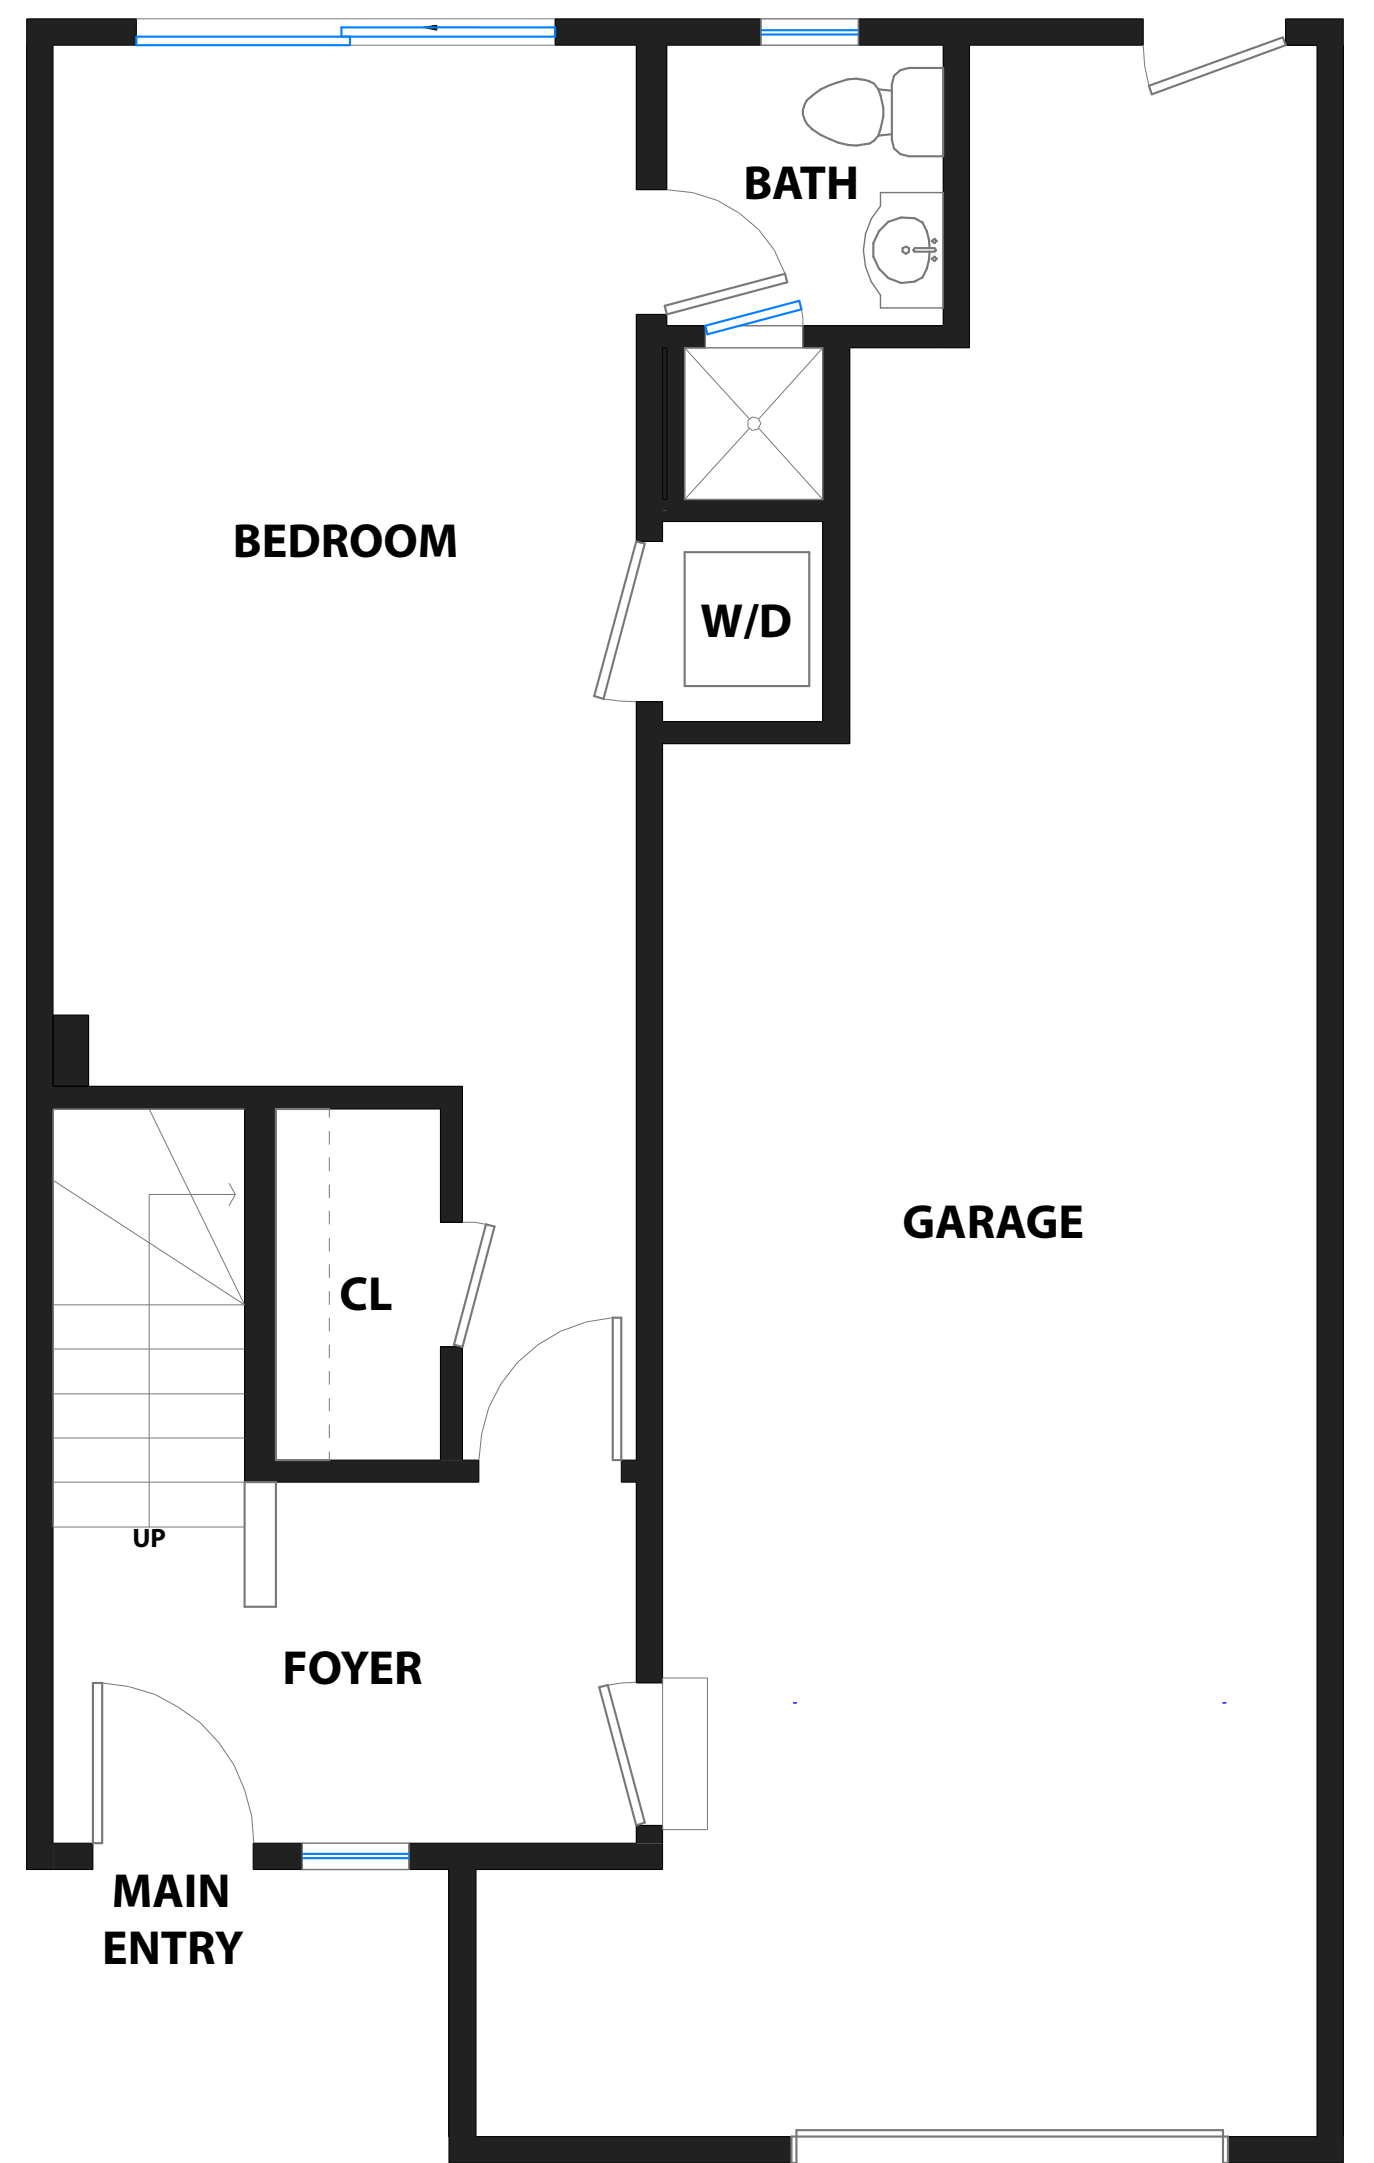

4115 KIRKHAM STREET

SAN FRANCISCO, CALIFORNIA

PROPERTY SQF INFORMATION

LIVING SPACE
Square Footage: 1,735 Sq Ft*

* Main Level 1,260

* Lower Level 475

NON-LIVING SPACE
Square Footage: 473 Sq Ft*

* Garage 473

APPROXIMATE TOTAL LIVING & NON-LIVING SPACE
Square Footage: 2,208 Sq Ft*

MAIN LEVEL

LOWER LEVEL