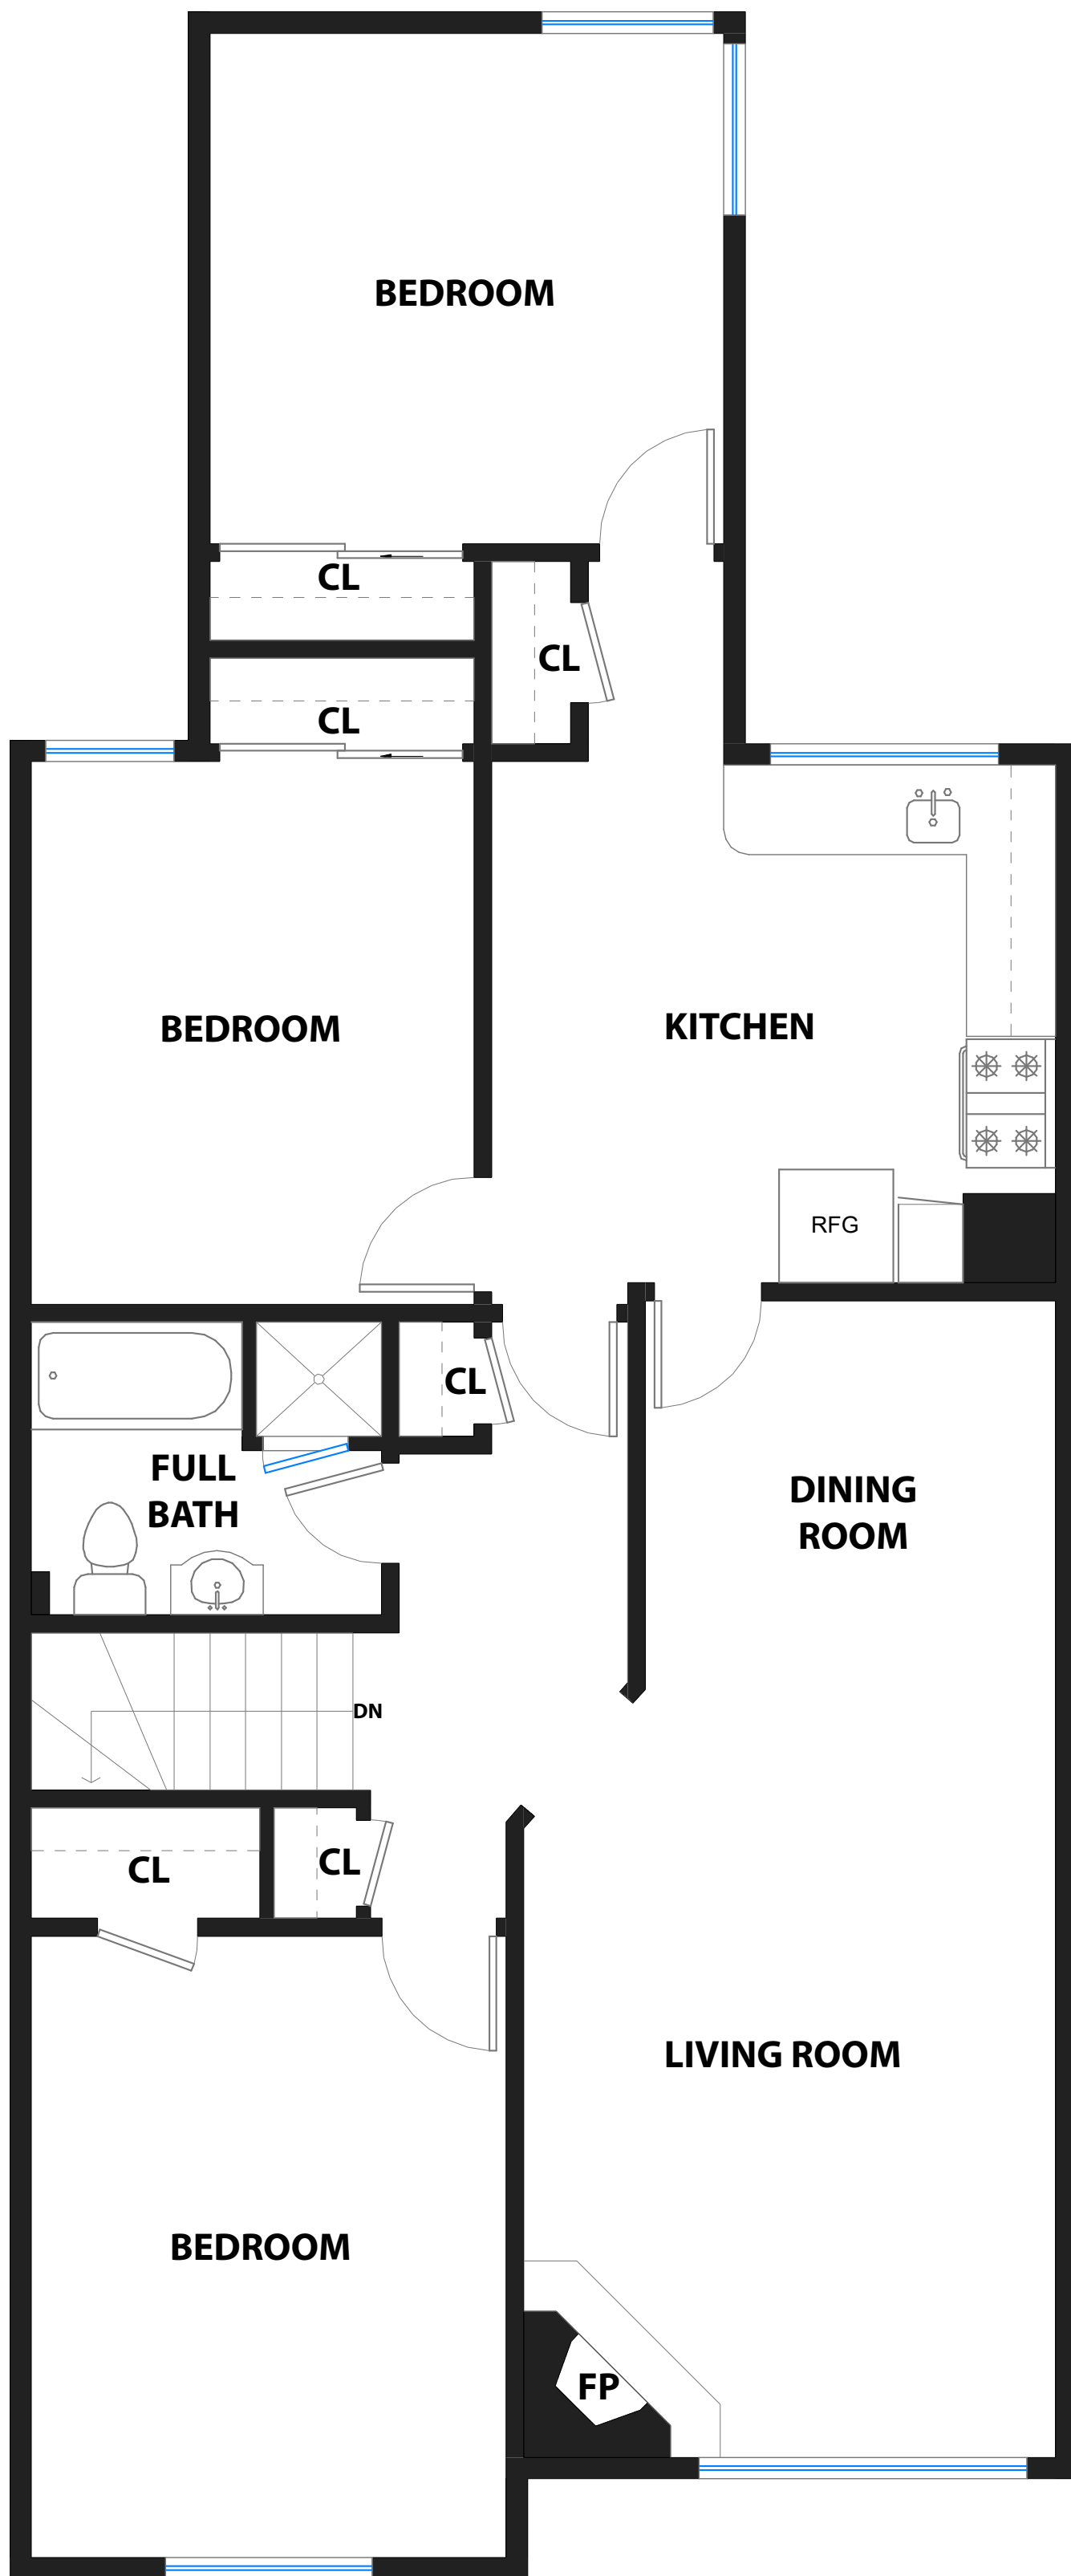

4115 KIRKHAM STREET

SAN FRANCISCO, CALIFORNIA

PROPERTY SQF INFORMATION

LIVING SPACE
Square Footage: 1,735 Sq Ft*

* Main Level 1,260

* Lower Level 475

NON-LIVING SPACE
Square Footage: 473 Sq Ft*

* Garage 473

APPROXIMATE TOTAL LIVING & NON-LIVING SPACE
Square Footage: 2,208 Sq Ft*

MAIN LEVEL

LOWER LEVEL